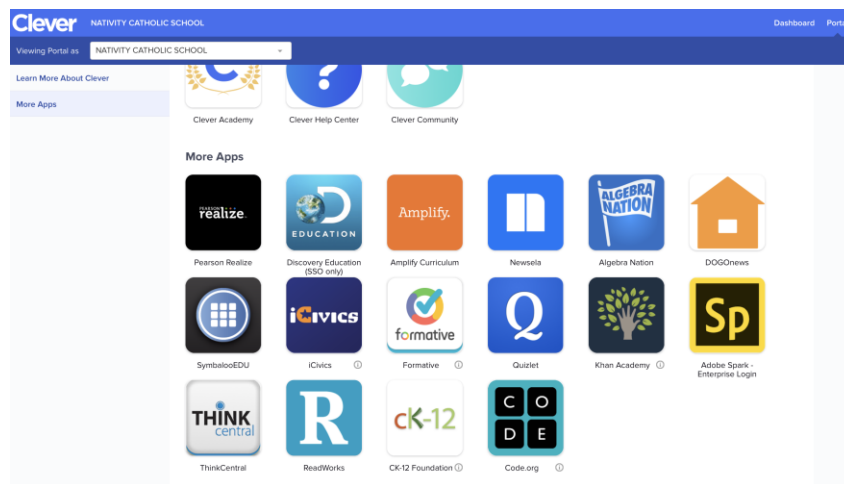

Nativity Catholic School

Model † Respect † Learn † Achieve

CLEVER Single Sign-On Portal Instructions

School Site Address: <https://clever.com/in/cougars>

Username: Student Email Address

Password: Ncs##### (← Student ID Number)

1. Once you visit the link above:

2. Once logged in, you will see the student portal:

The mission of Nativity Catholic School, in partnership with our families, is to prepare and inspire each student academically and spiritually to serve the Body of Christ.

3. Review list below for apps and programs specific to your student's grade level.

<p>Kindergarten</p>	 Discovery Education (SSO only)	 Khan Academy ⓘ	 Microsoft Teams	 Starfall
<p>1st-5th Grade</p>	 Discovery Education (SSO only)	 ThinkCentral	 Khan Academy ⓘ	 Microsoft Teams
<p><i>*Please see next page for Think Central helpful hints</i></p> <p><i>*Khan Academy requires student register their own free account, click icon in Clever and follow prompts</i></p> <p><i>* 5th Grade also uses Zearn for math and is not on Clever</i></p>				
<p>6th-8th Grade</p>	 Discovery Education (SSO only)	 Amplify Curriculum	 Khan Academy ⓘ	 ThinkCentral
   Microsoft Teams Newsela Pearson Realize				
<p><i>*Please see next page for Think Central helpful hints</i></p> <p><i>*Khan Academy requires student register their own free account, click icon in Clever and follow prompts</i></p>				