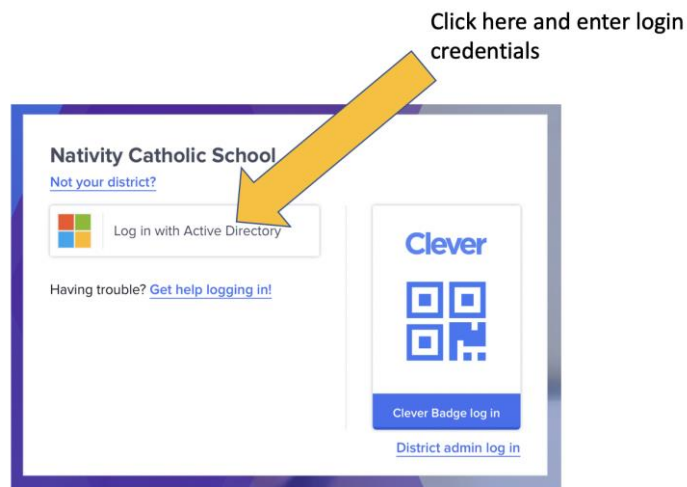

Nativity Catholic School

Model † Respect † Learn † Achieve

CLEVER Single Sign-On Portal Instructions

School Site Address: <https://clever.com/in/cougars>

Username: Student Email Address

Password: Ncs##### (← Student ID Number)

1. Once you visit the link above:

2. Once logged in, you will see the student portal:

The mission of Nativity Catholic School, in partnership with our families, is to prepare and inspire each student academically and spiritually to serve the Body of Christ.